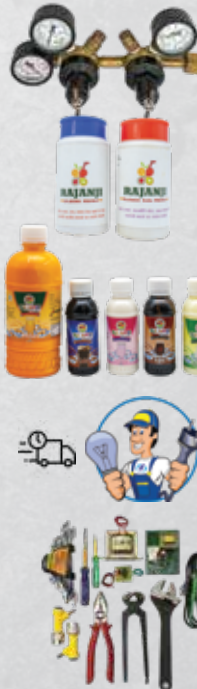

VR SODA MACHINE

+91 98248 42328
+91 95585 46612

12+3 HD SODA MACHINE

- MODEL : HD SODA MACHINE
- VALVE : 12+3 SODA DISPENSER
- STORAGE : 180-200L
- POWER CONSUMPTION : 1400W
- PER DAY CAPACITY : 3200G
- SIZE (L x W x H) : 48 x 30 x 71 (WITH STAND)
- DESIGN COLOR : BLUE/RED
- VOLTAGE (1HP) : 220
- COMPRESSOR : EMERSON 511 ^{Gas} R22

*EXCLUDING GST

SODA MACHINE
FOR THE FUTURE

VR SODA MACHINE

+91 98248 42328
+91 95585 46612

14+3 HD SODA MACHINE

- MODEL : HD SODA MACHINE
- VALVE : 14+3 SODA DISPENSER
- STORAGE : 200-230L
- POWER CONSUMPTION : 1400W
- PER DAY CAPACITY : 3500G
- SIZE (L x W x H) : 55 x 30 x 71 (WITH STAND)
- DESIGN COLOR : RED/BLUE
- VOLTAGE (1HP) : 220V
- COMPRESSOR : EMERSON 511 ^{Gas}R22

*EXCLUDING GST

SODA MACHINE
FOR THE FUTURE

VR SODA MACHINE

+91 98248 42328
+91 95585 46612

16+3 HD SODA MACHINE

- MODEL : HD SODA MACHINE
- VALVE : 16+3 SODA DISPENSER
- STORAGE : 230-250L
- POWER CONSUMPTION : 1400W
- PER DAY CAPACITY : 4000G
- SIZE (L x W x H) : 60 x 30 x 71 (WITH STAND)
- DESIGN COLOR : RED/BLUE
- VOLTAGE (1HP) : 220V
- COMPRESSOR : EMERSON 511 ^{Gas} R22

FREE ADDITION:

- CO2 Regulator (1nos)
- Rajanji Flavour (5000 G)
- Rajanji jaljira masala (1nos)
- Installation Free+Training
- 1 Year Warranty
- Tool Bag
- Spair Kit
- LED TV

EXTRA ADDITION:

- CO2 Bottle(15kg)
- GST Extra
- Transportation Extra