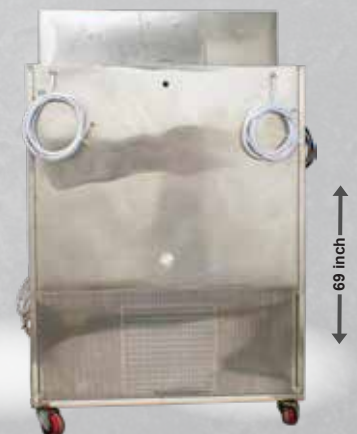

2+2

SUPER CHILD & STRONG

- MODEL : SUPER CHILD & STRONG
- VALVE : 2+2 BOTTLING DISPENSER
- STORAGE : 270-280L
- POWER CONSUMPTION : 1400W
- PER DAY CAPACITY : 3500-5000 BOTTEL
- SIZE (L x W x H) : 42 x 39 x 69
- DESIGN COLOR : YELLOW
- VOLTAGE (1HP) : 200-240V
- COMPRESSOR : EMERSON 513 ^{Gas} R22

FREE ADDITION:

- CO2 Regulator (1nos)
- Bottel Washer
- Hot Gun
- Installation Free+Training
- 1 Year Warranty
- Madhani
- Tool Bag & Spair Kit

EXTRA ADDITION:

- Co2 Bottel 15Kg (1Nos)
- Transportation Extra
- GST Extra

VR SODA MACHINE

+91 98248 42328
+91 95585 46612