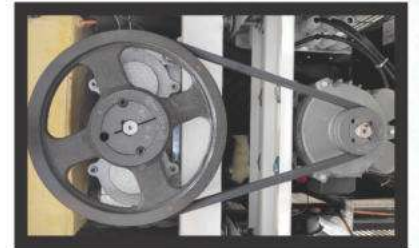

**2 BOWL  
7+7  
TOTAL 14 LITRE**

**SEMI TOUCH  
SCREEN**

**3 NOSEL**

**HEAVY BLENDER  
ROD (3.5 inch / 17 inch)**

**CHURNER  
2000 ML + 2000ML  
(TOTAL 4000ML)**

**GEARBOX**

**SEMI TOUCH  
SCREEN**

**SEMI TOUCH  
SCREEN**