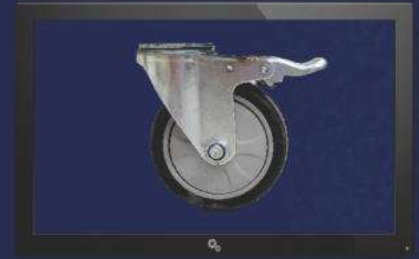

**HEAVY DUTY
TYRES**